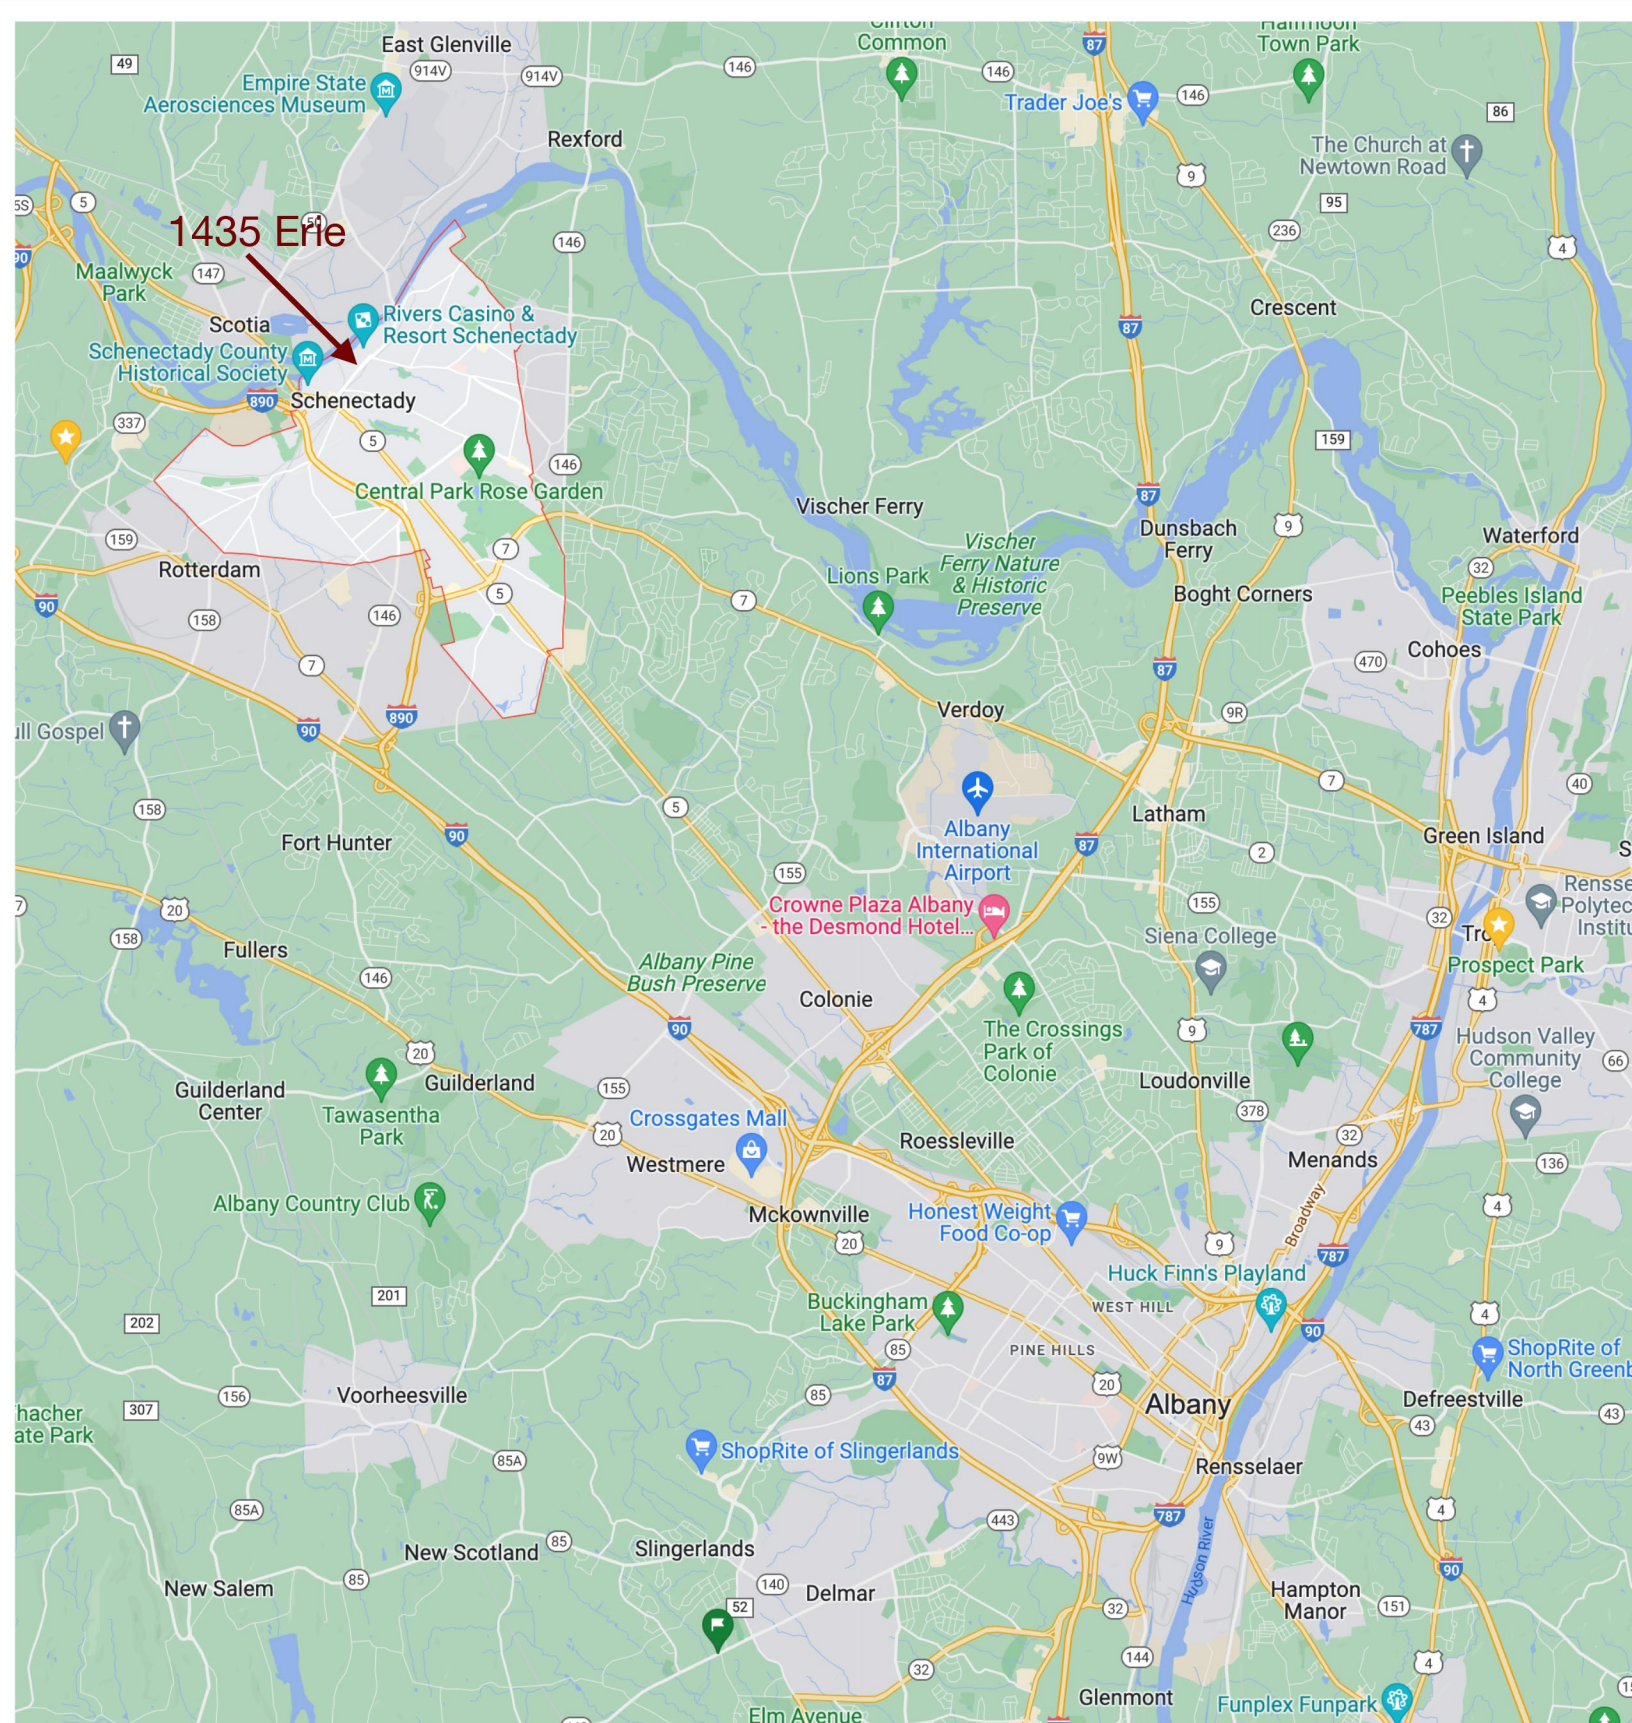

1435 Erie Boulevard & 318 Front Street

For More information: Steve Cronin ~ 518.469.2836 ~ steve@croninreny.com

Cronin Real Estate NY - 11 Herbert Drive - Latham, NY 12110