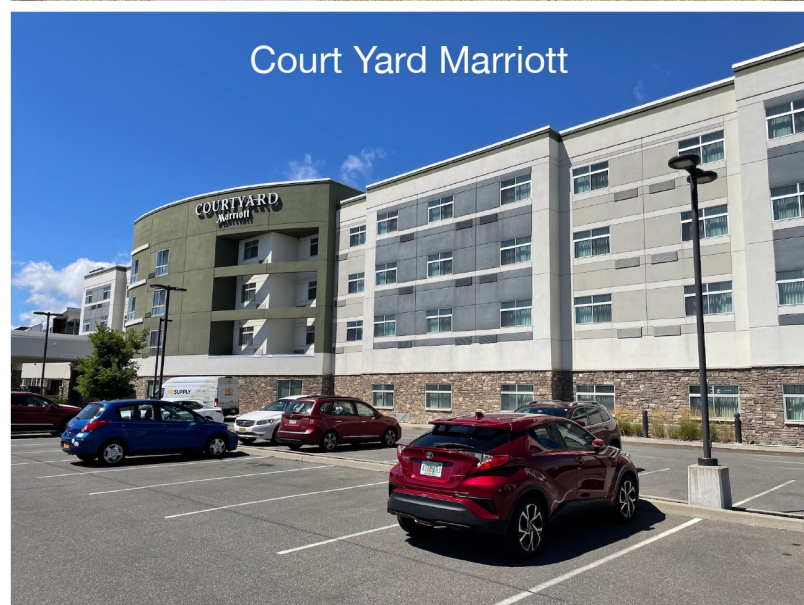

1482 Erie Blvd