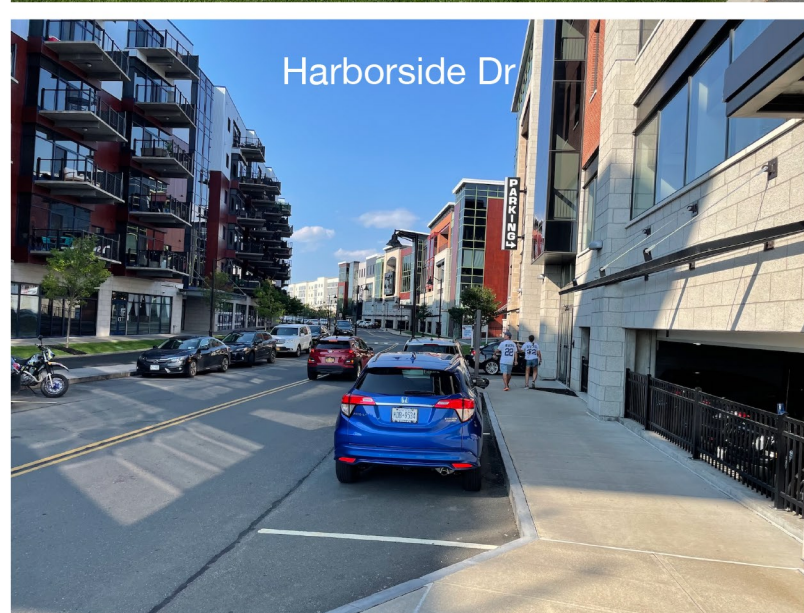

Meet the Neighbors

For More information: Steve Cronin ~ 518.469.2836 ~ steve@croninreny.com

Cronin Real Estate NY - 11 Herbert Drive - Latham, NY 12110