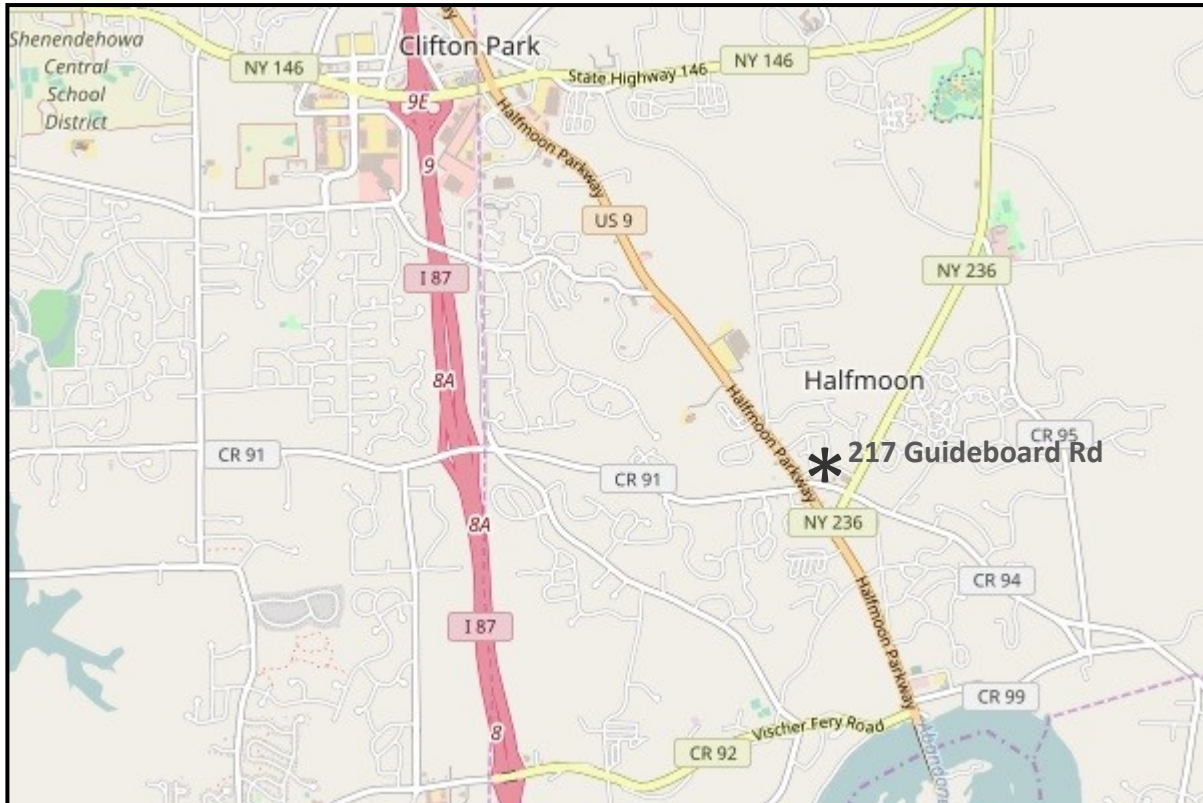

217 Guideboard Road