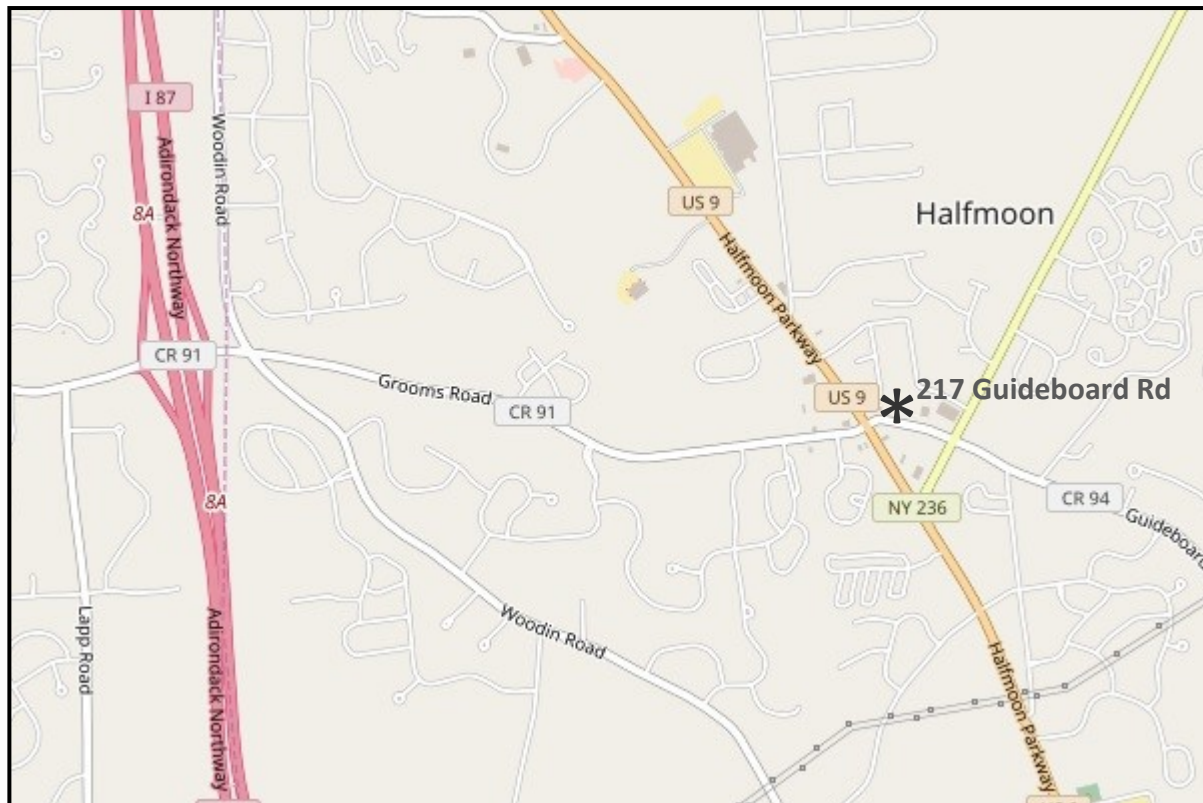

C1 Commercial Zoning

For more information please contact :

Steve Cronin - steve@croninreny.com

11 Herbert Drive • Latham, New York 12110 • 518-469-2836